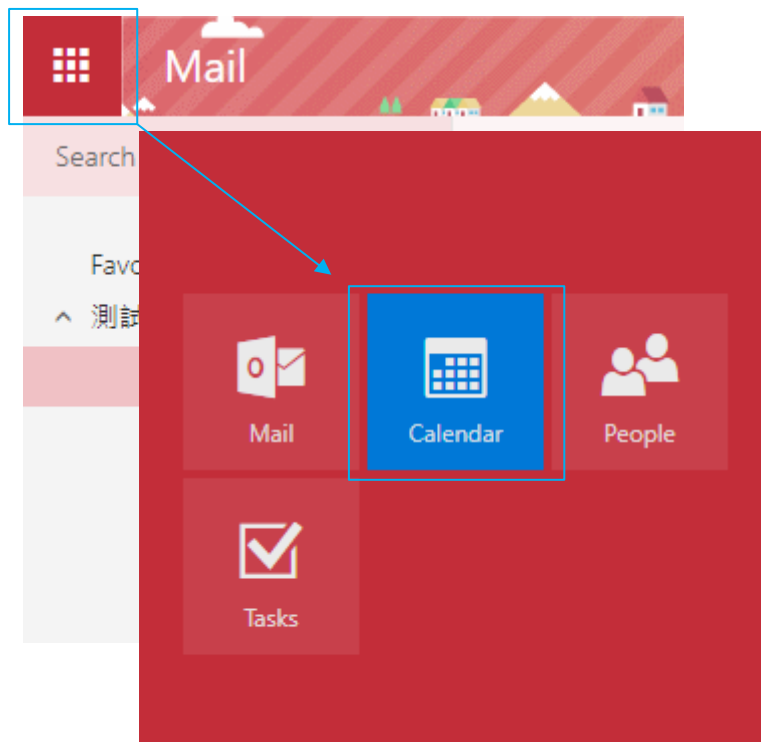

3. Login to your NTU Mail account. (<https://mail.ntu.edu.tw/>)

4. Click the icon on the top-left, click **【Calendar】** .

5. Click **【Add calendar】** → **【From internet】** .

- Paste the copied link address into the 【Link to the calendar】 field , circle the selection and change "html" to "ics", after setting completed, please click on 【Save】 .