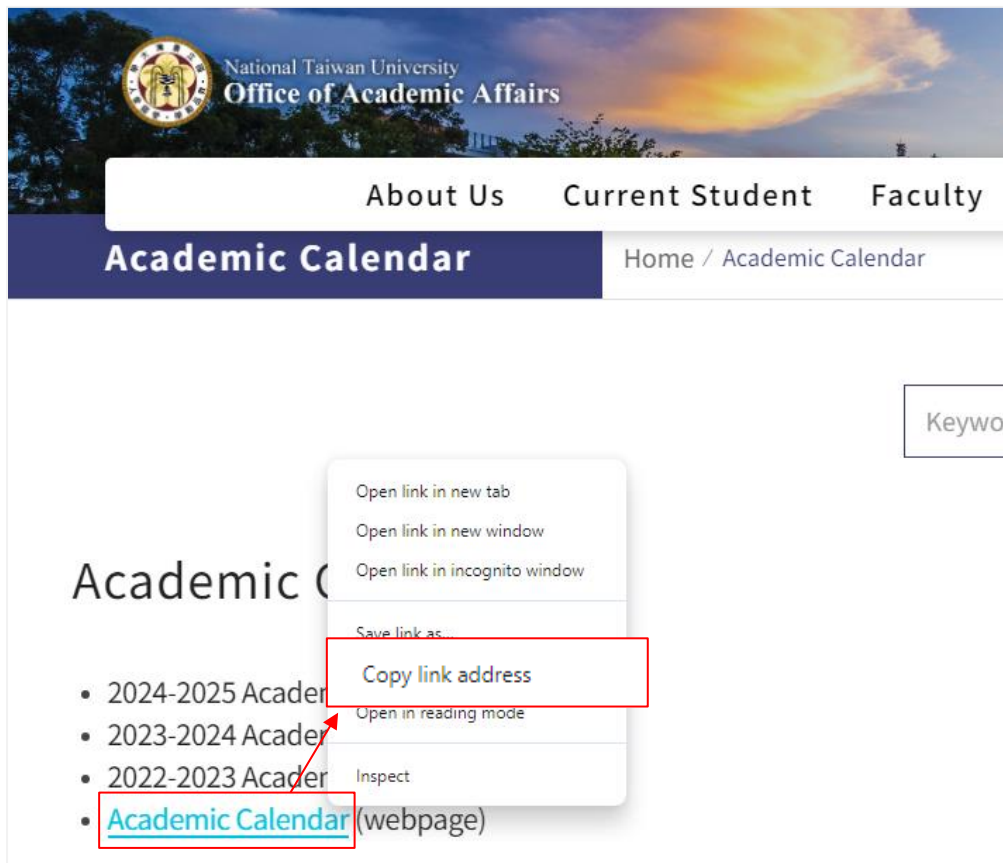

Subscribe NTU calendar

1. Please go to the **【Office of Academic Affairs】** page on the NTU website, and click on **【Academic Calendar】** .

(<https://www.aca.ntu.edu.tw/w/acaEN/Index>)

2. Right - click **【Academic Calendar】** → **【Copy link address】** .

3. Login to your NTU Mail account. (<https://mail.ntu.edu.tw/>)

4. Click the icon on the top-left, click **【Calendar】** .

5. Click **【Add calendar】** → **【From internet】** .

- Paste the copied link address into the 【Link to the calendar】 field , circle the selection and change "html" to "ics", after setting completed, please click on 【Save】 .