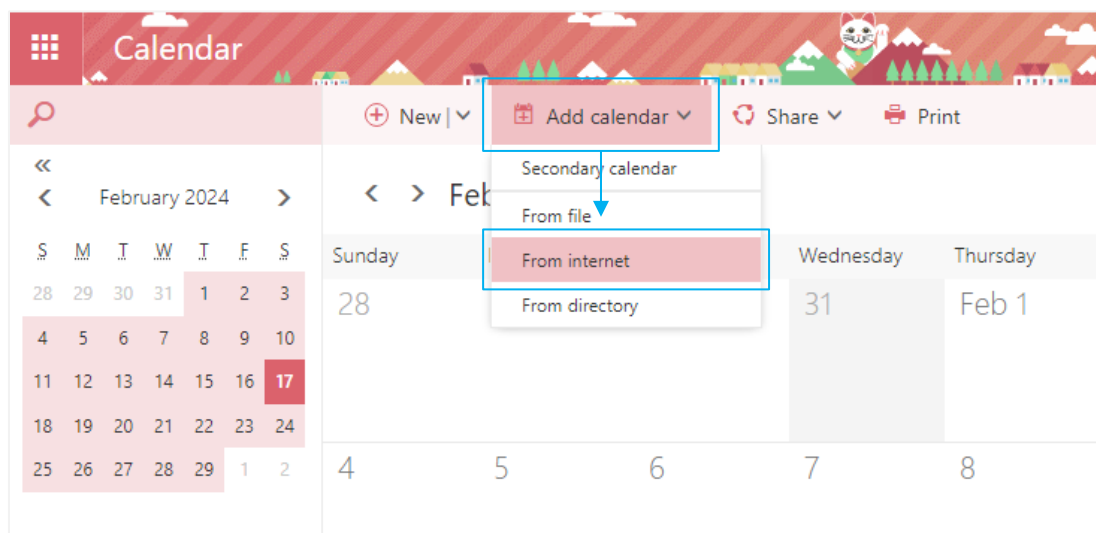

3. Login to your NTU Mail account. (<https://mail.ntu.edu.tw/>)

4. Click the icon on the top-left, click **【Calendar】** .

5. Click **【Add calendar】** → **【From internet】** .

- Paste the copied link address into the 【Link to the calendar】 field , circle the selection and change "html" to "ics", after setting completed, please click on 【Save】 .