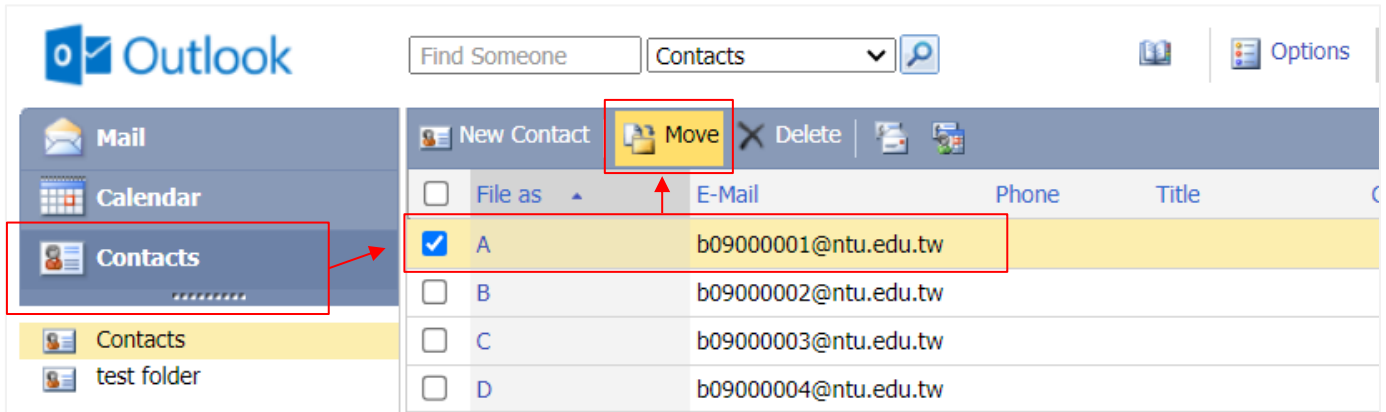

## Move contacts

1. Click the **Contacts** on the left-hand sidebar, select contacts you want to move, then click **Move** .

2. Select folder you want to move, click **Move** .

3. Moves completed.