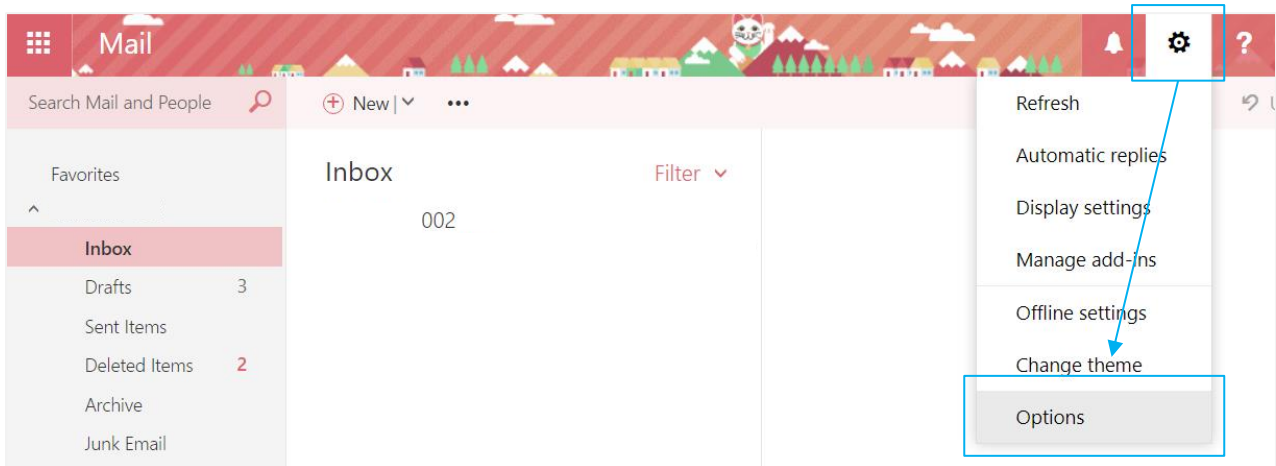

Check mailbox usage

1. Please click on the settings icon, click **【Options】** .

2. Click on **【General】** to expand, then click **【My account】** , you can view the **【Mailbox usage】** .