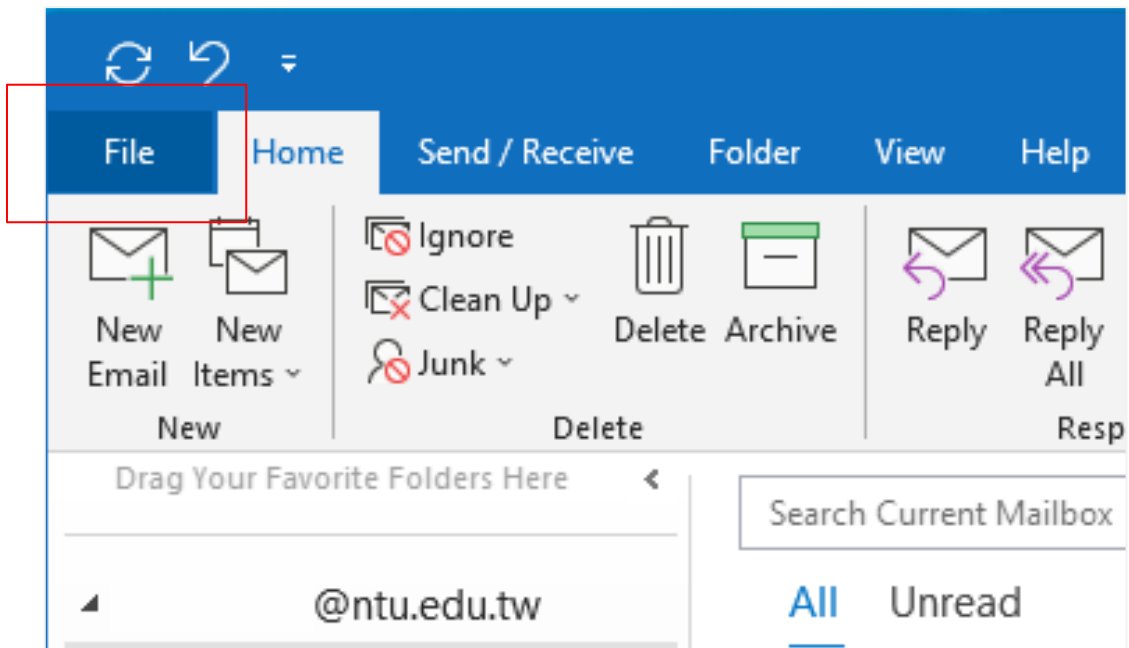

# Check mailbox space

1. Please open **【Outlook】** , click **【 File】** .

2. Click **【Info】** , and check the **【Mailbox settings】** .